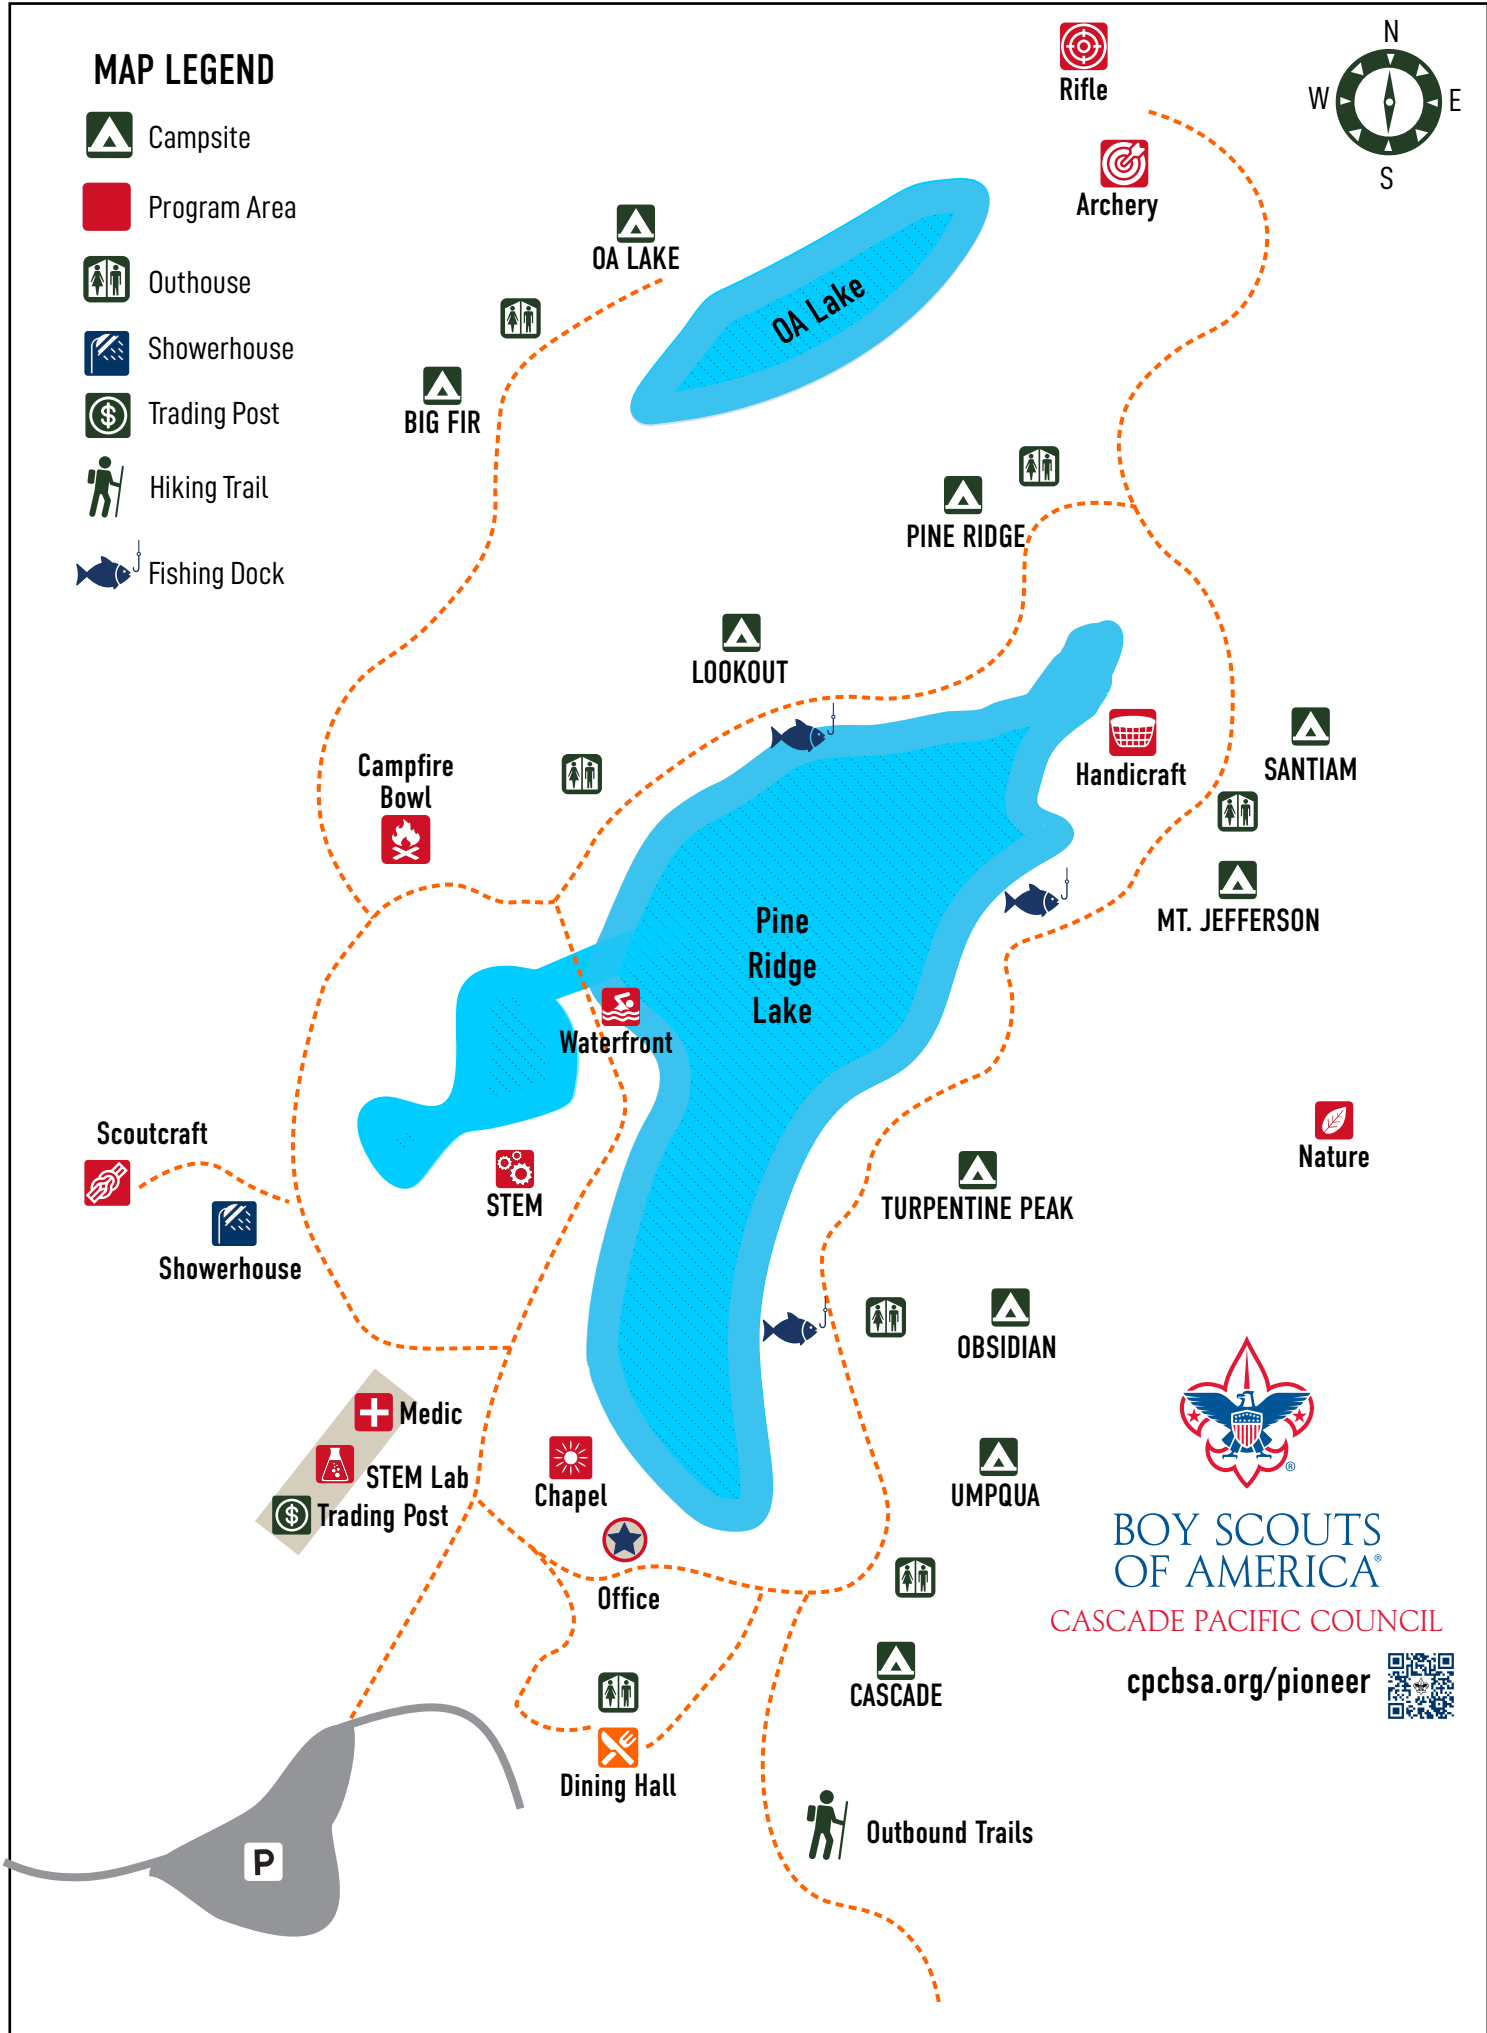

MAP LEGEND

-  Campsite
-  Program Area
-  Outhouse
-  Showerhouse
-  Trading Post
-  Hiking Trail
-  Fishing Dock

BOY SCOUTS OF AMERICA

CASCADE PACIFIC COUNCIL

cpcbbsa.org/pioneer

CAMP PIONEER

Linn County, Oregon | Updated June 2023