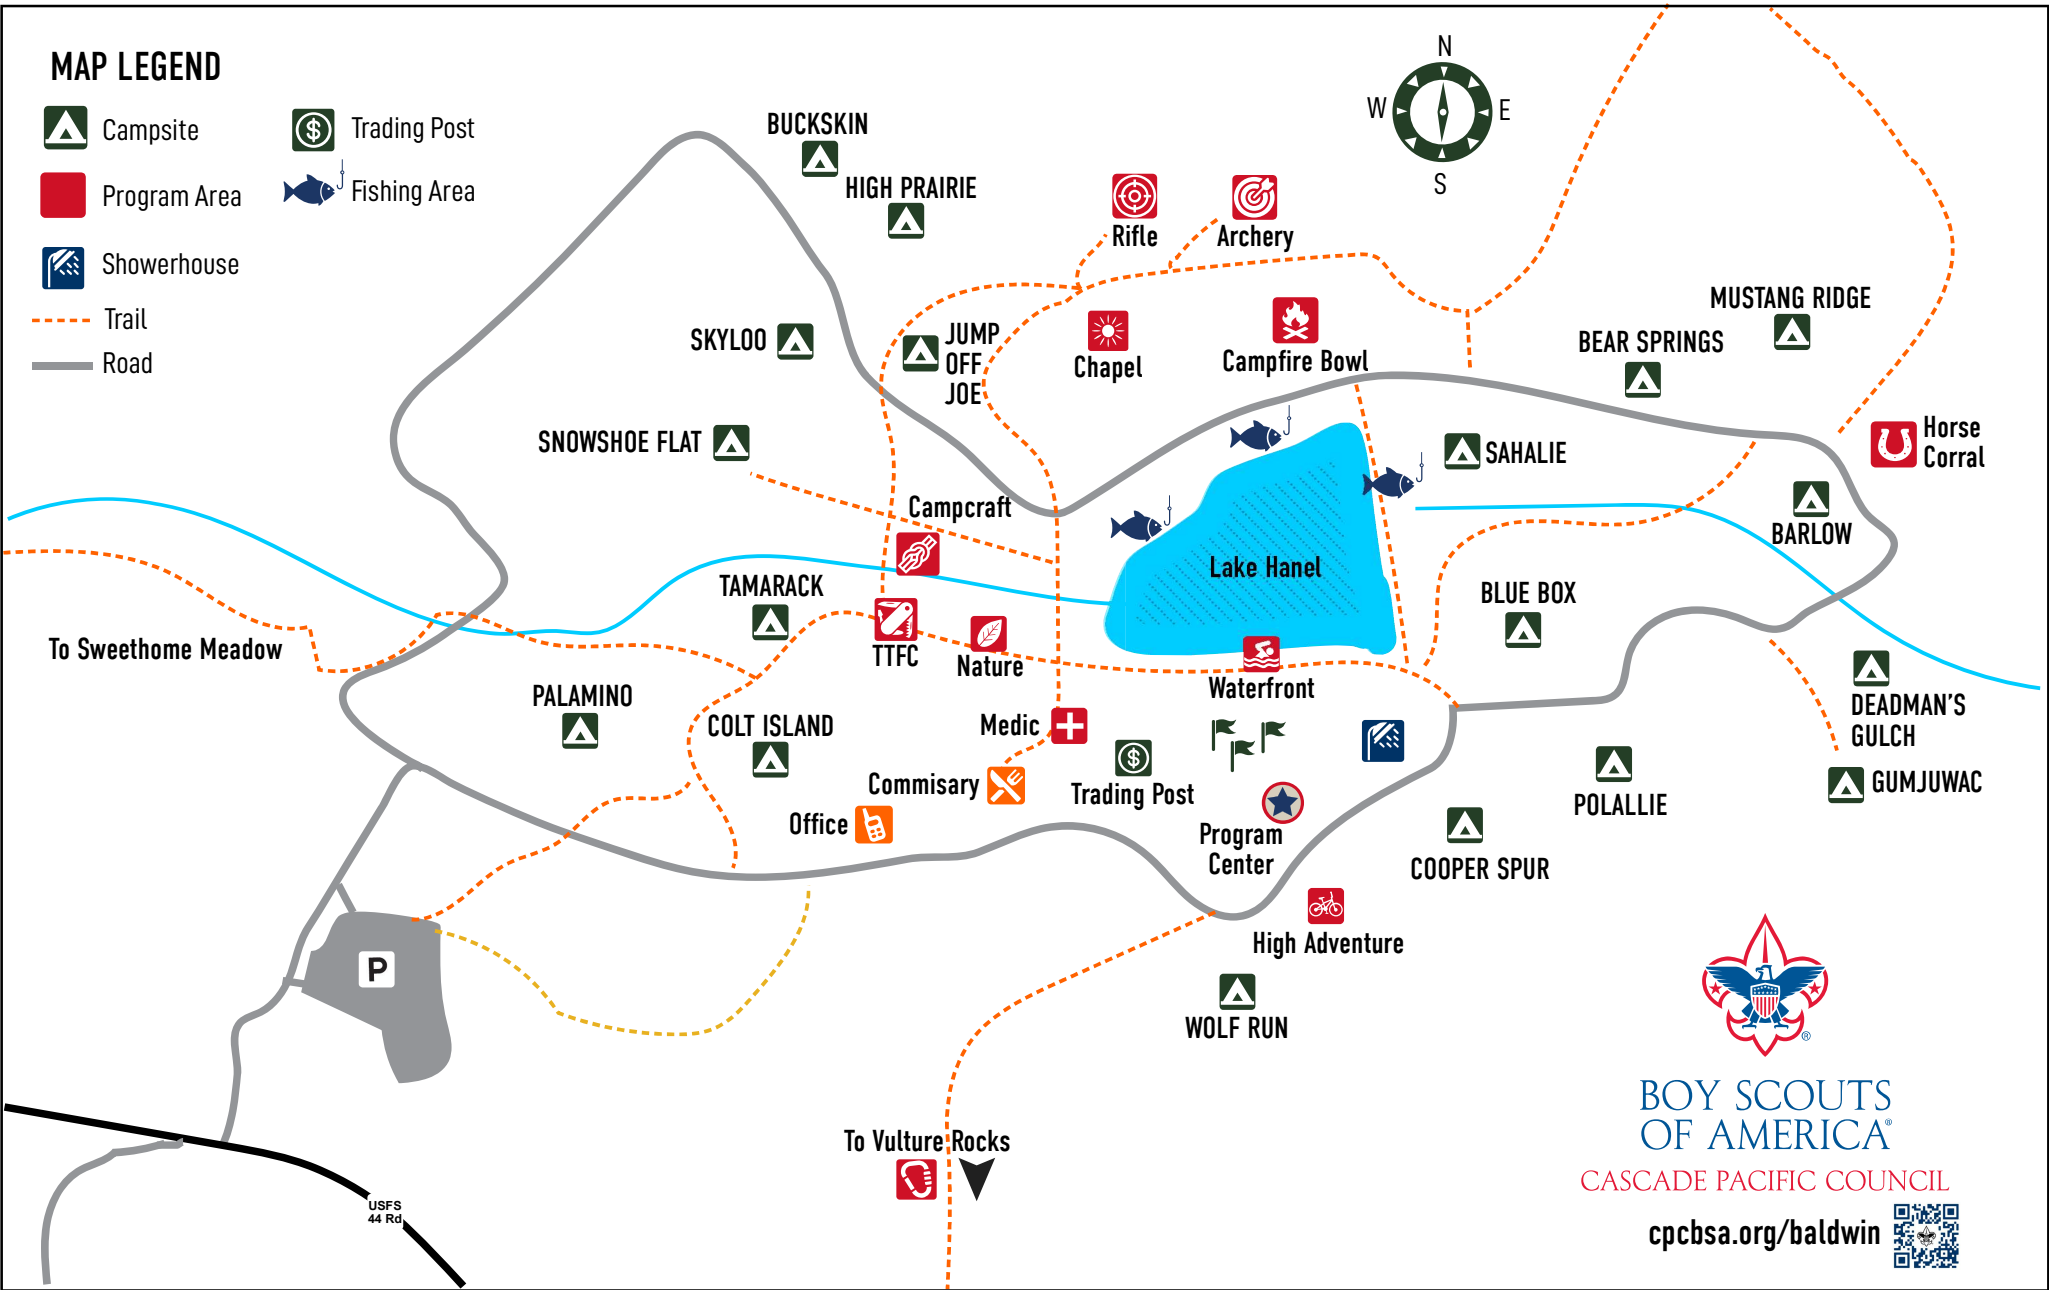

# MAP LEGEND

-  Campsite
-  Trading Post
-  Program Area
-  Fishing Area
-  Showerhouse
-  Trail
-  Road

# CAMP BALDWIN

Wasco County, Oregon | Updated June 2022

**BOY SCOUTS  
OF AMERICA®**  
CASCADE PACIFIC COUNCIL  
[cpchsa.org/baldwin](http://cpchsa.org/baldwin)