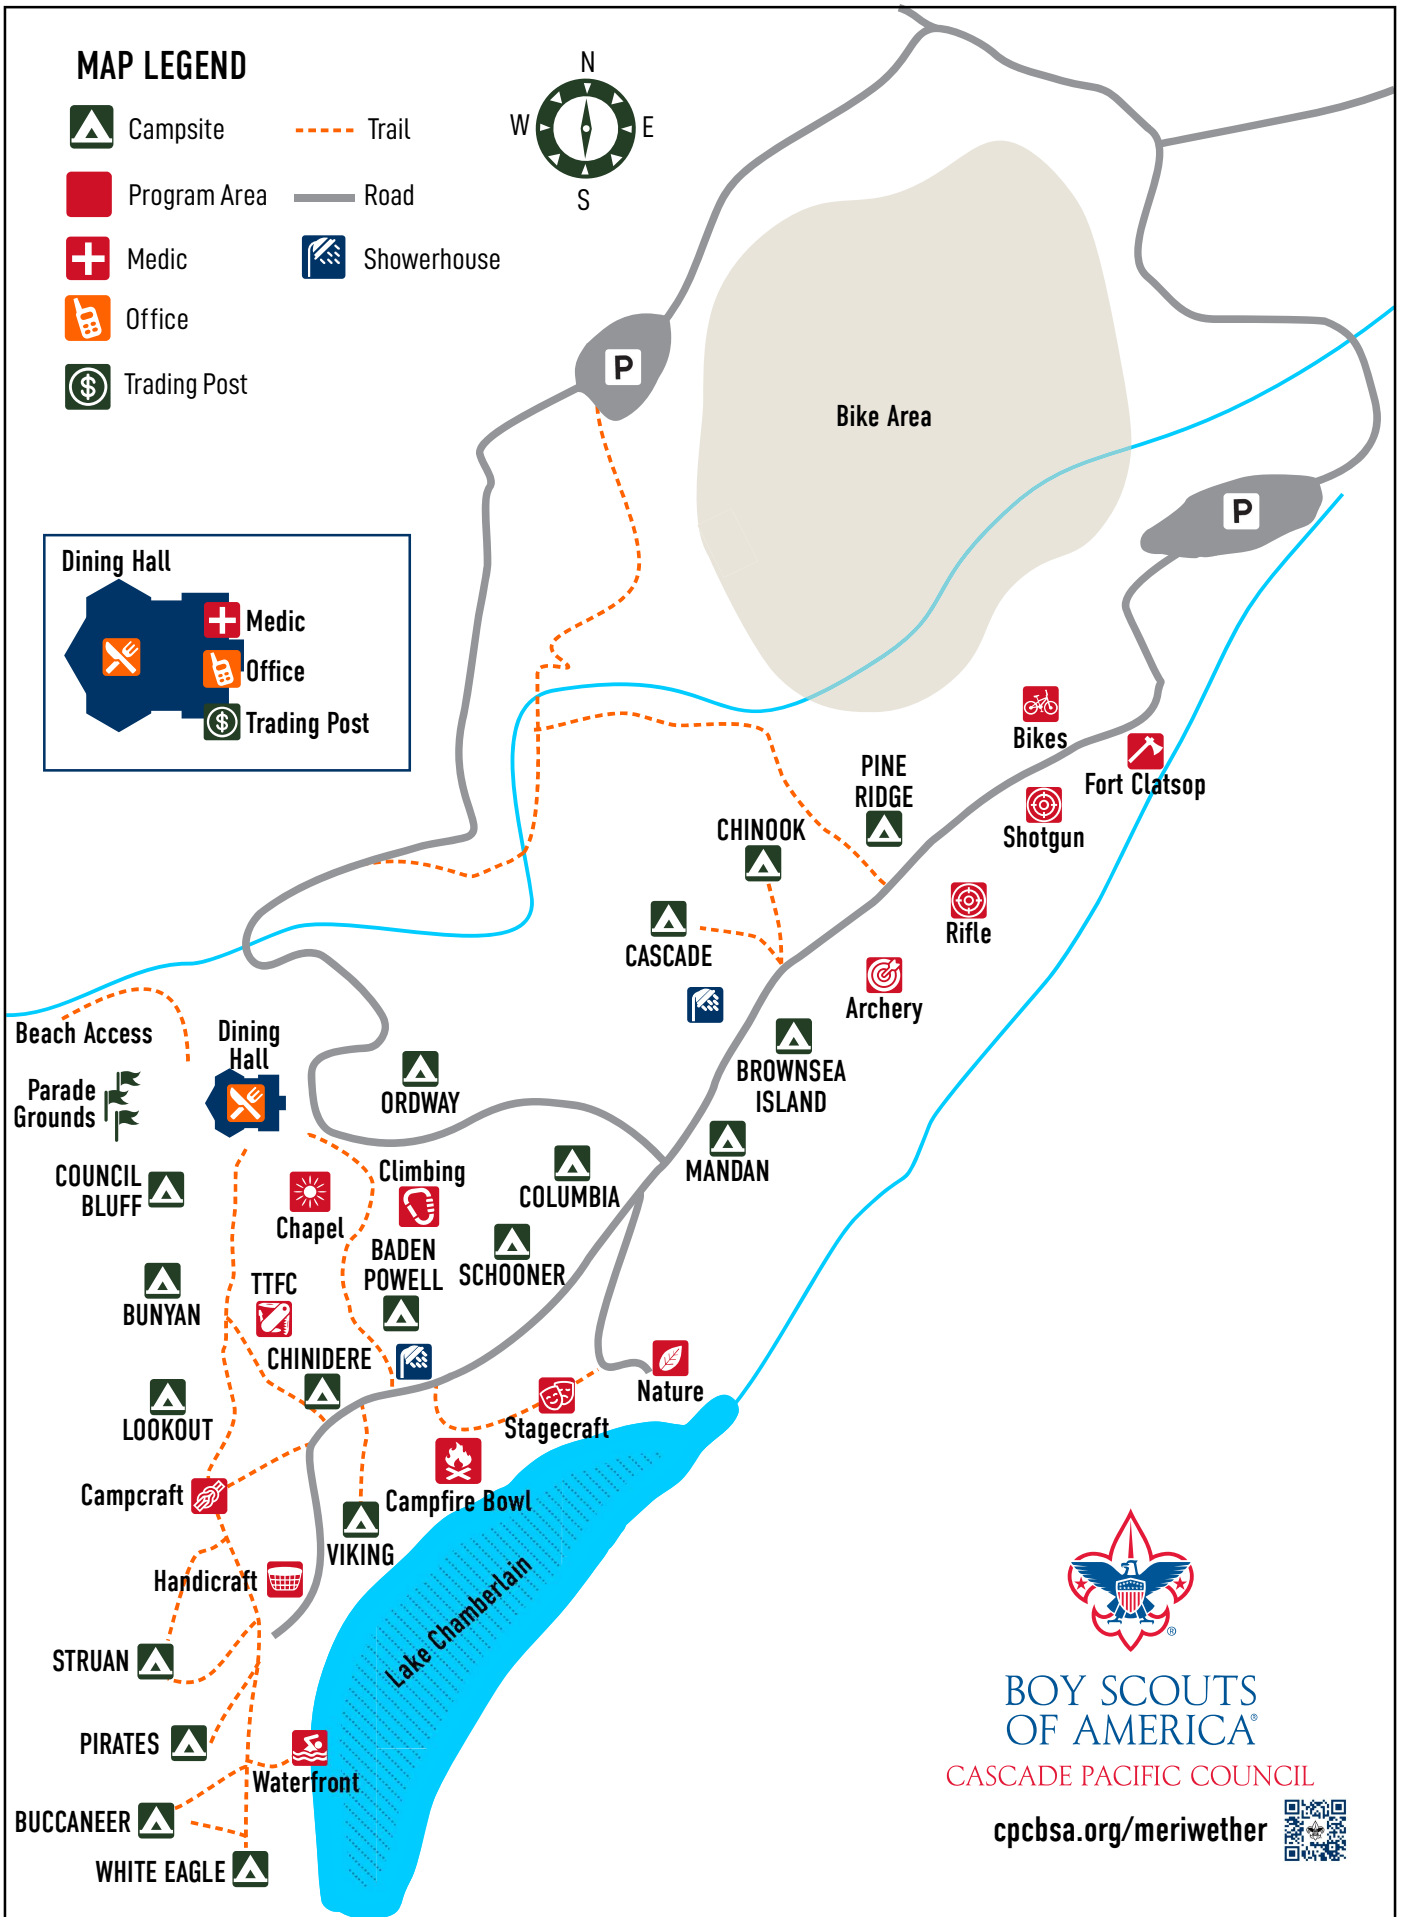

MAP LEGEND

-  Campsite
-  Trail
-  Program Area
-  Road
-  Medic
-  Showerhouse
-  Office
-  Trading Post

Dining Hall

-  Medic
-  Office
-  Trading Post

BOY SCOUTS OF AMERICA
 CASCADE PACIFIC COUNCIL

cpcbsa.org/meriwether

CAMP MERIWETHER

Tillamook County, Oregon | Updated June 2022