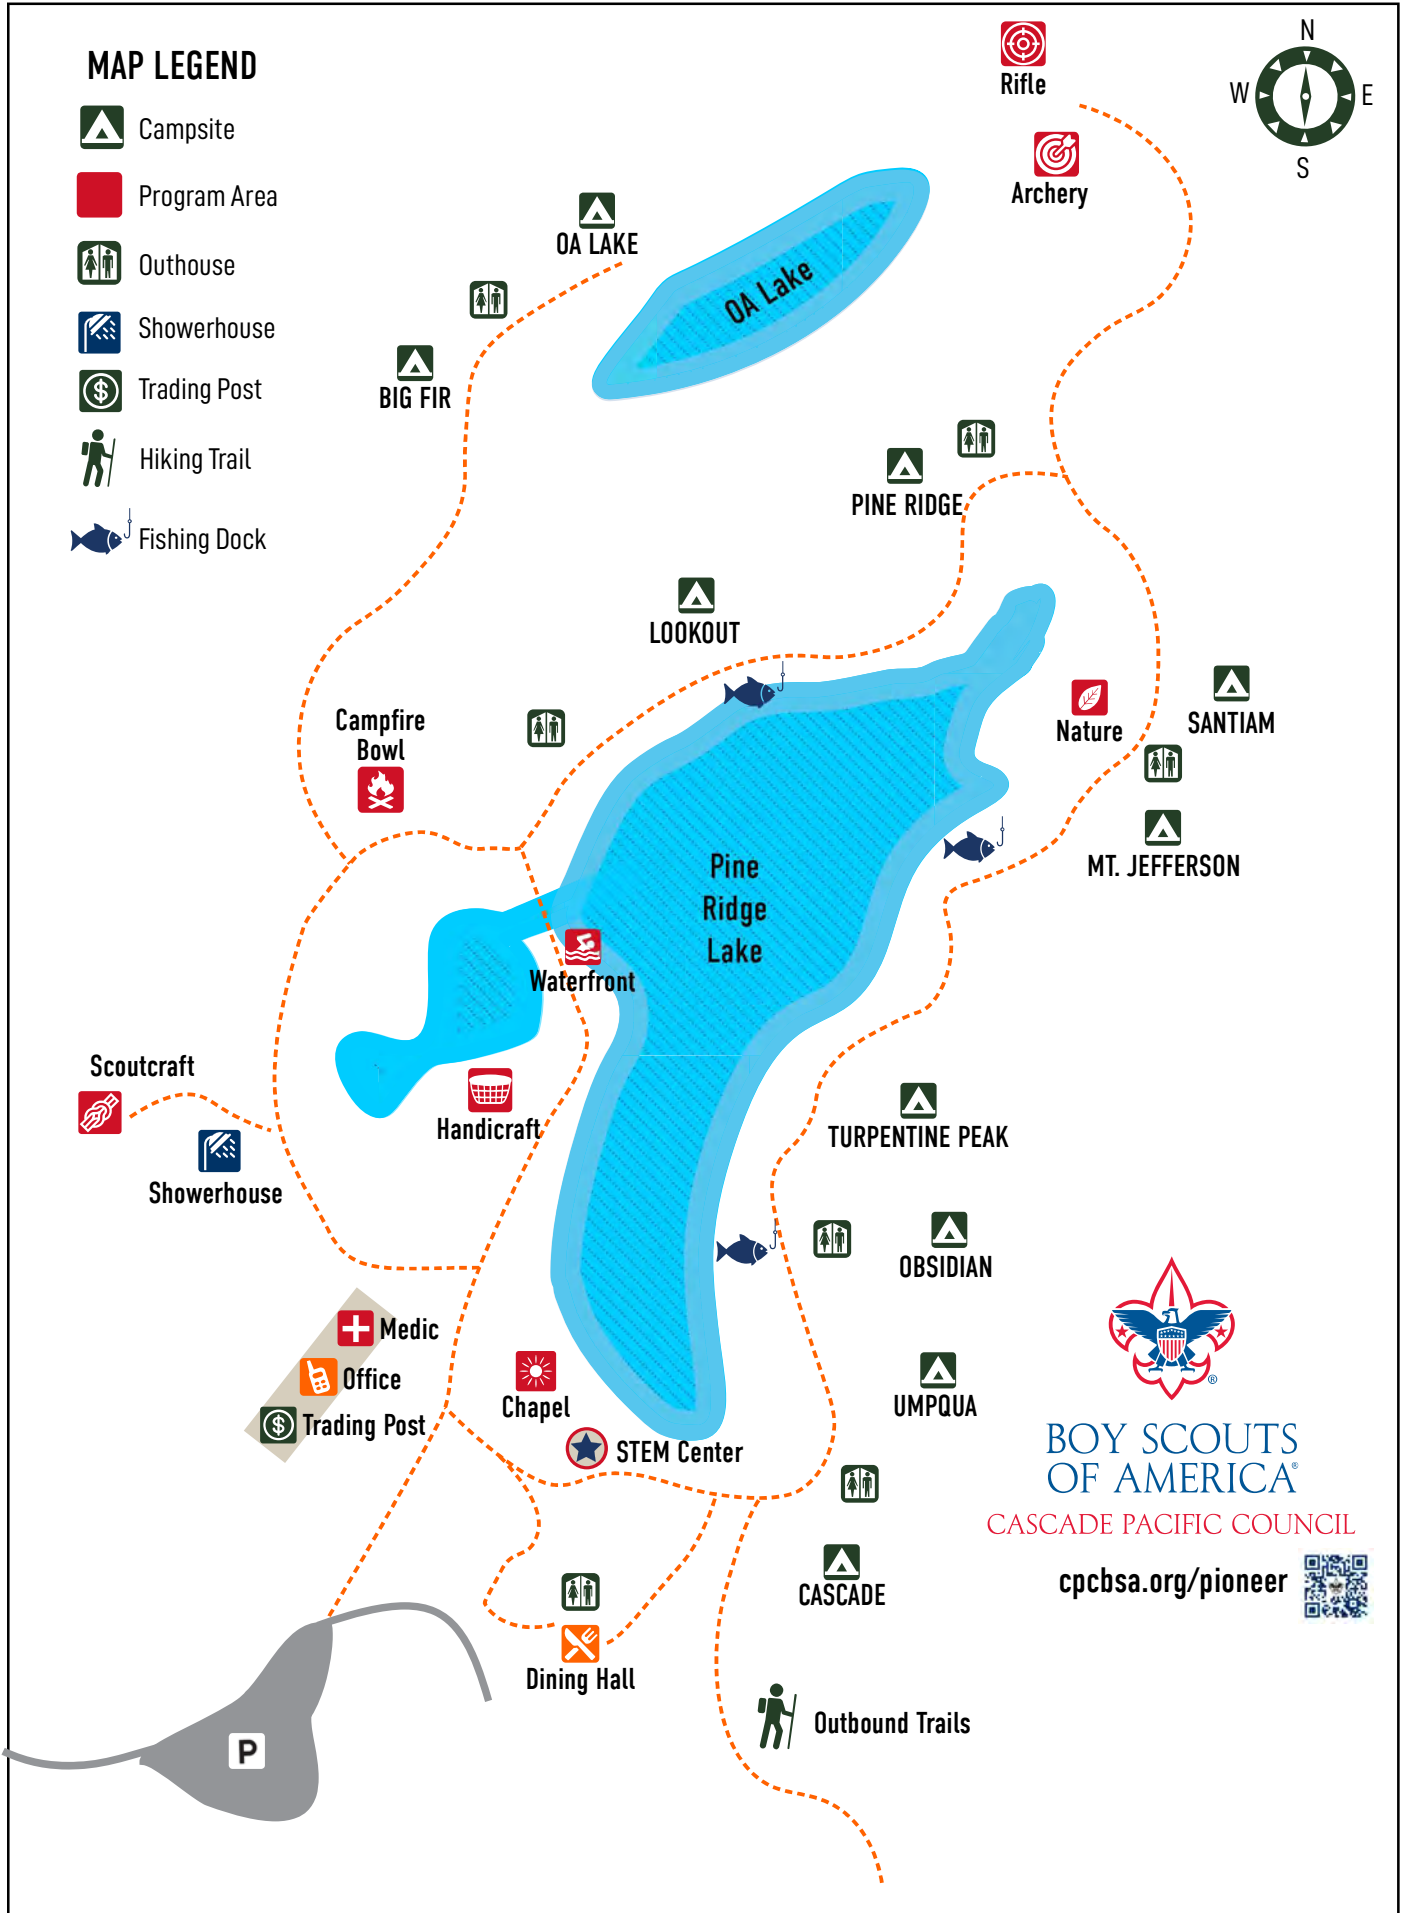

MAP LEGEND

-  Campsite
-  Program Area
-  Outhouse
-  Showerhouse
-  Trading Post
-  Hiking Trail
-  Fishing Dock

BOY SCOUTS OF AMERICA®

CASCADE PACIFIC COUNCIL

cpcbsa.org/pioneer

CAMP PIONEER

Linn County, Oregon | Updated June 2022